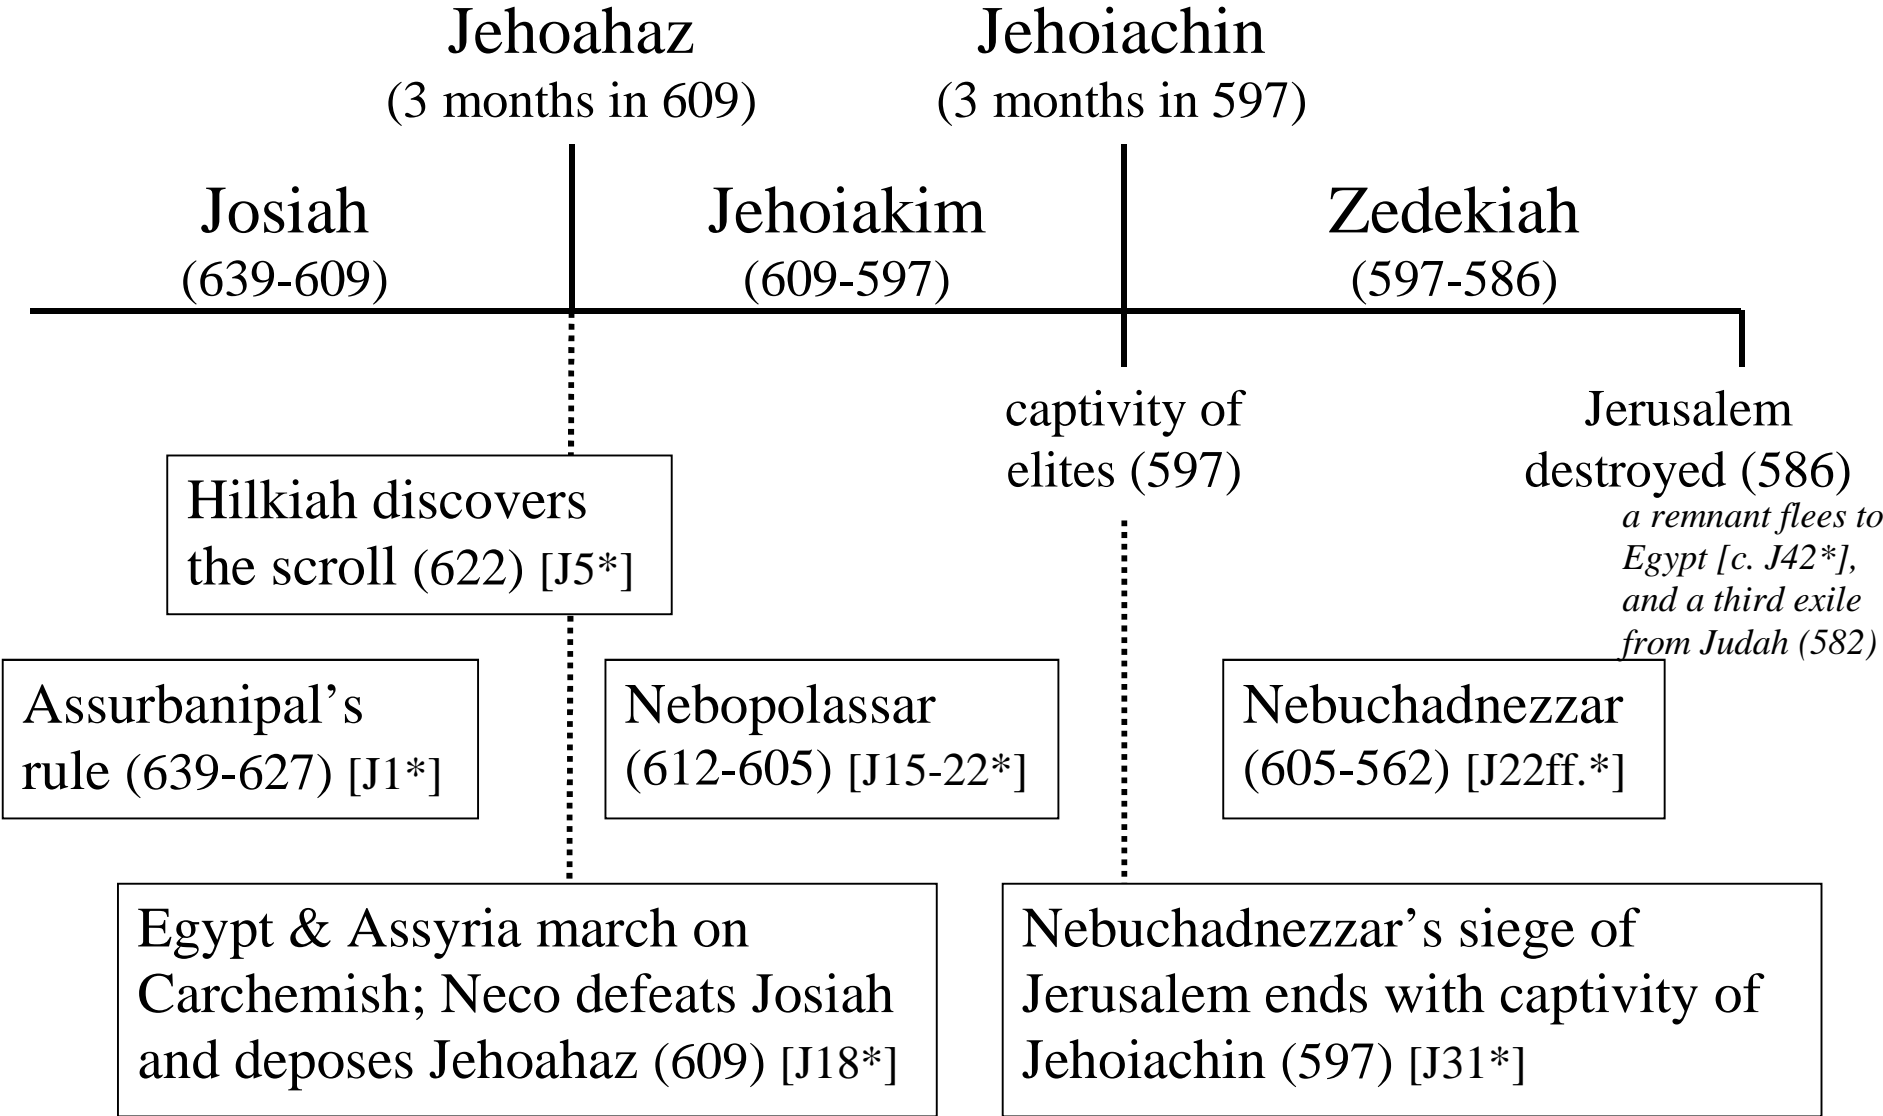

# the times of Jeremiah (627-c. 584 BCE)

J1\* = Jeremiah's first year of ministry in 627 BCE, etc.